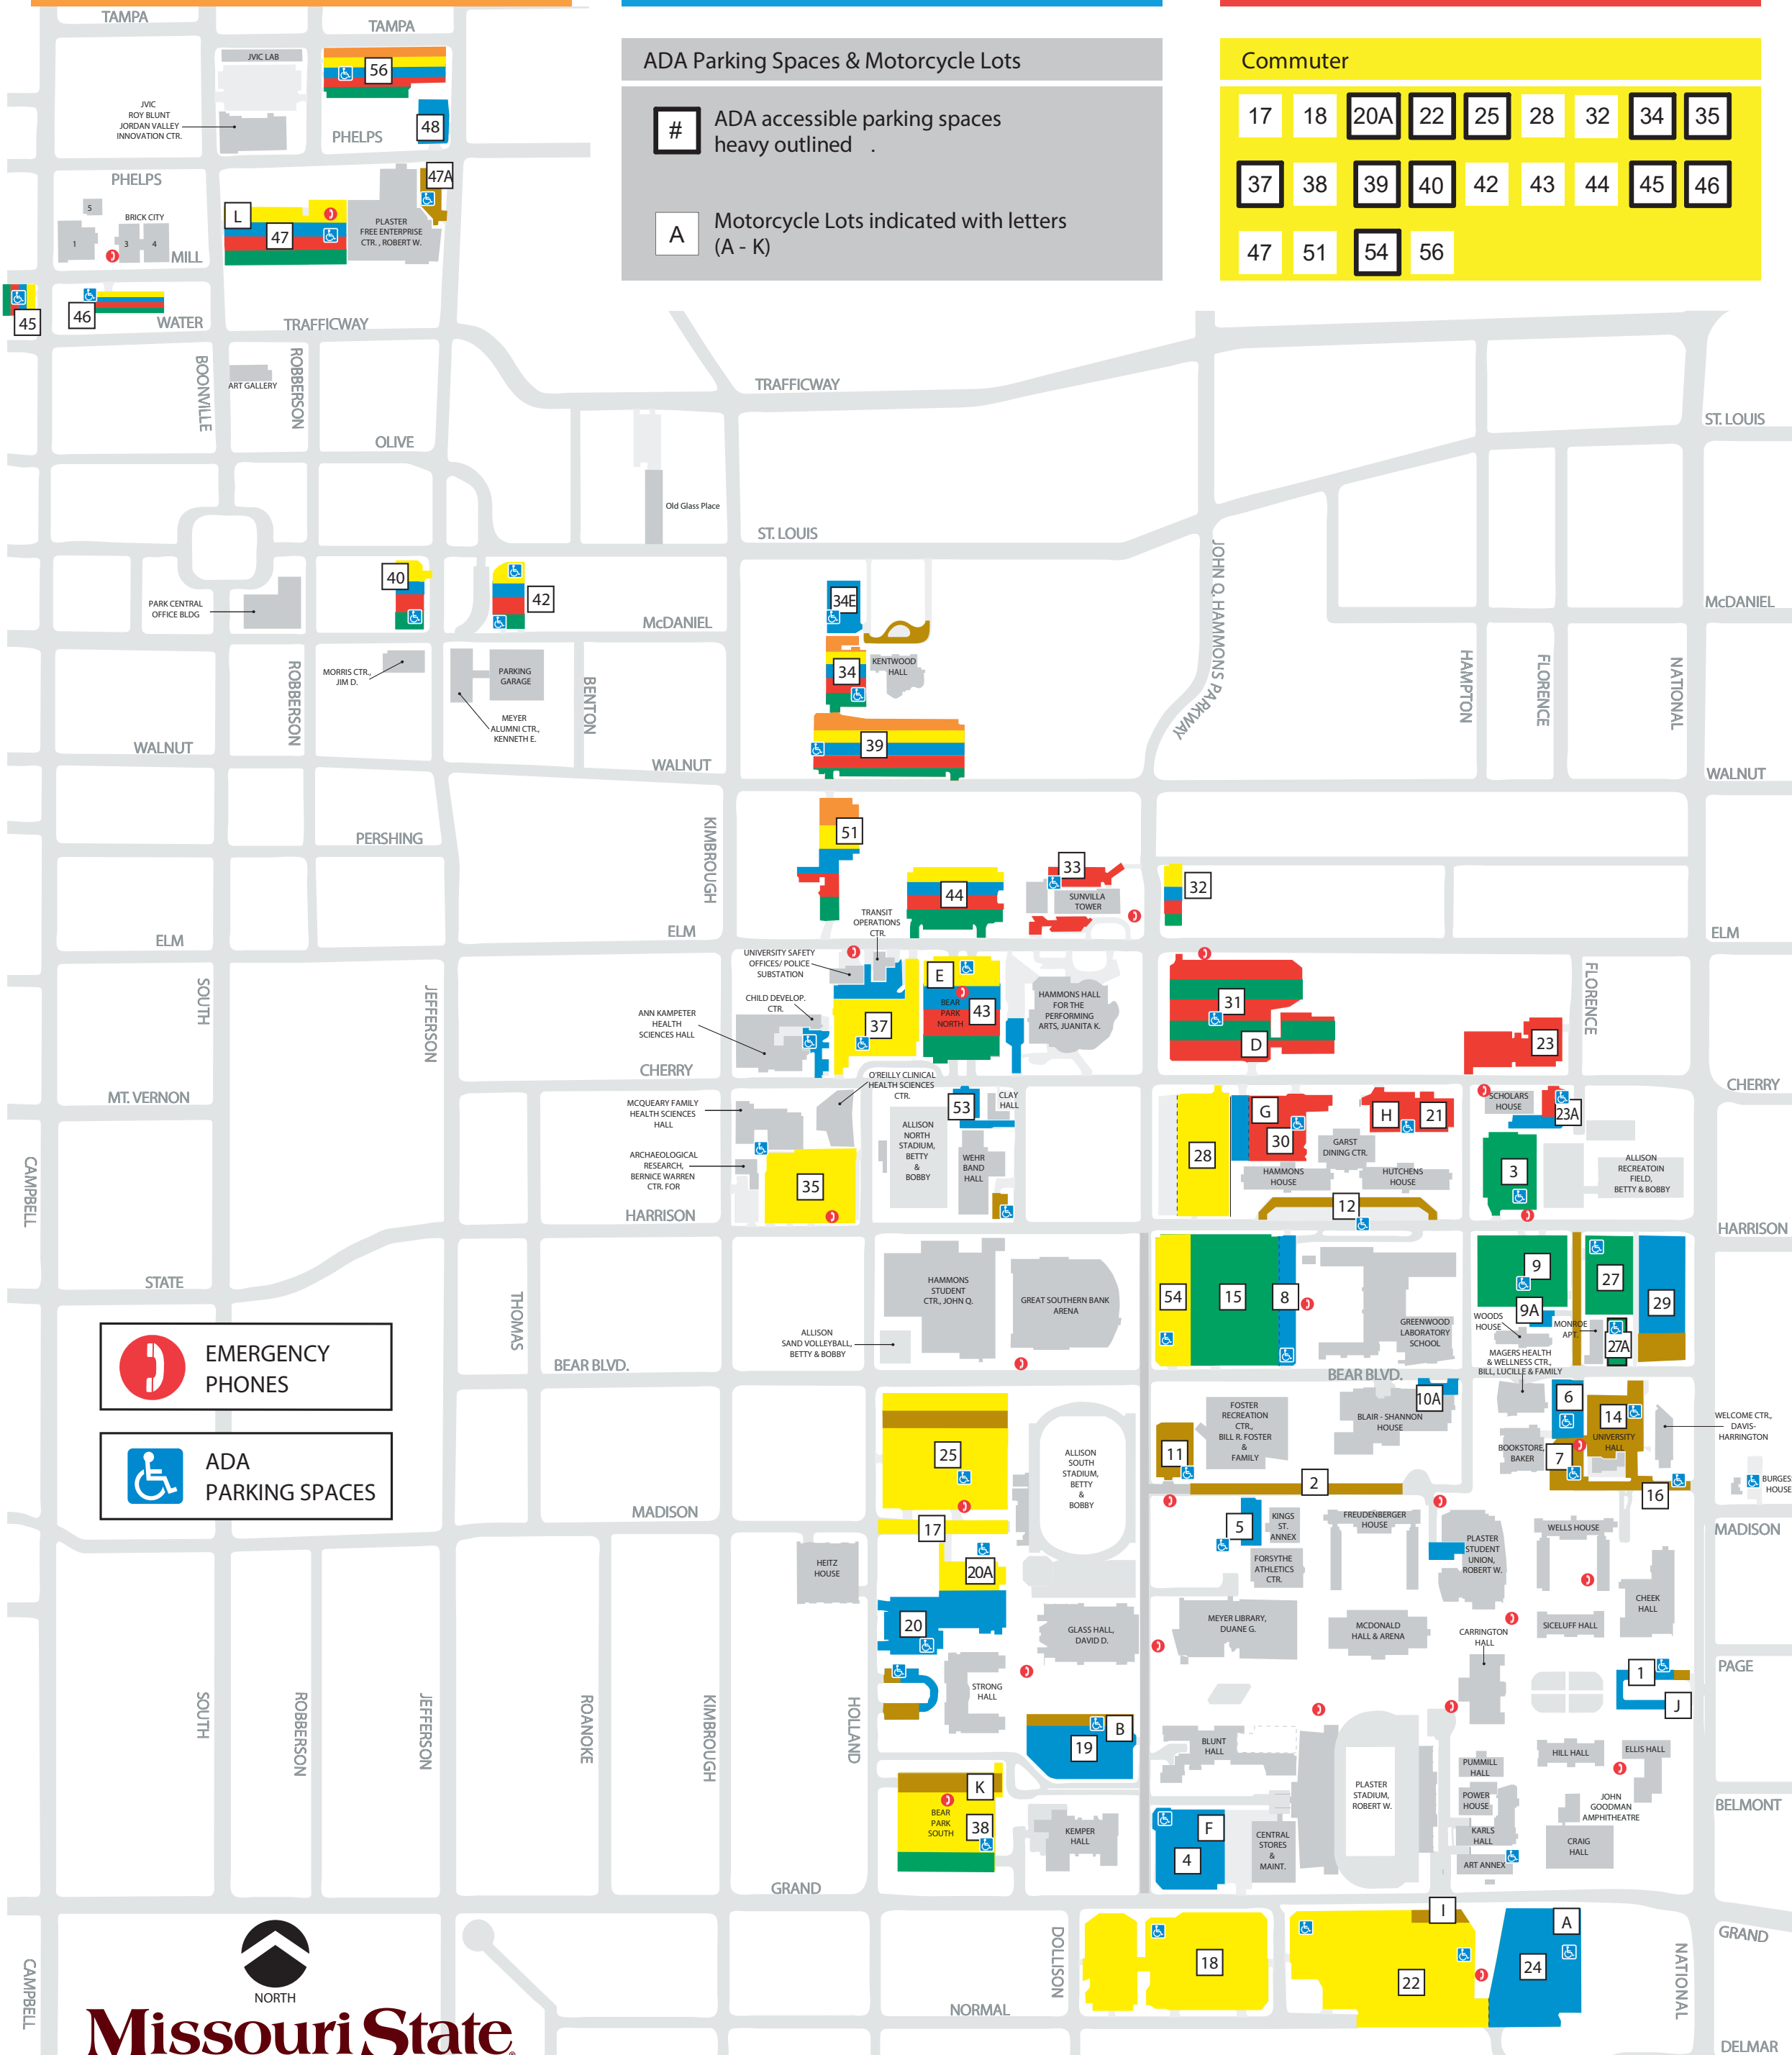

## Reserved 24/7

1	5	9A	10A	27A
---	---	----	-----	-----

## Residence Hall - RED

21	23	23A	30	31	32	33	34	39
40	42	43	44	45	46	47	51	56

## Commuter

17	18	20A	22	25	28	32	34	35
37	38	39	40	42	43	44	45	46
47	51	54	56					

# ADA accessible parking spaces heavy outlined

A Motorcycle Lots indicated with letters (A - K)

EMERGENCY PHONES

ADA PARKING SPACES